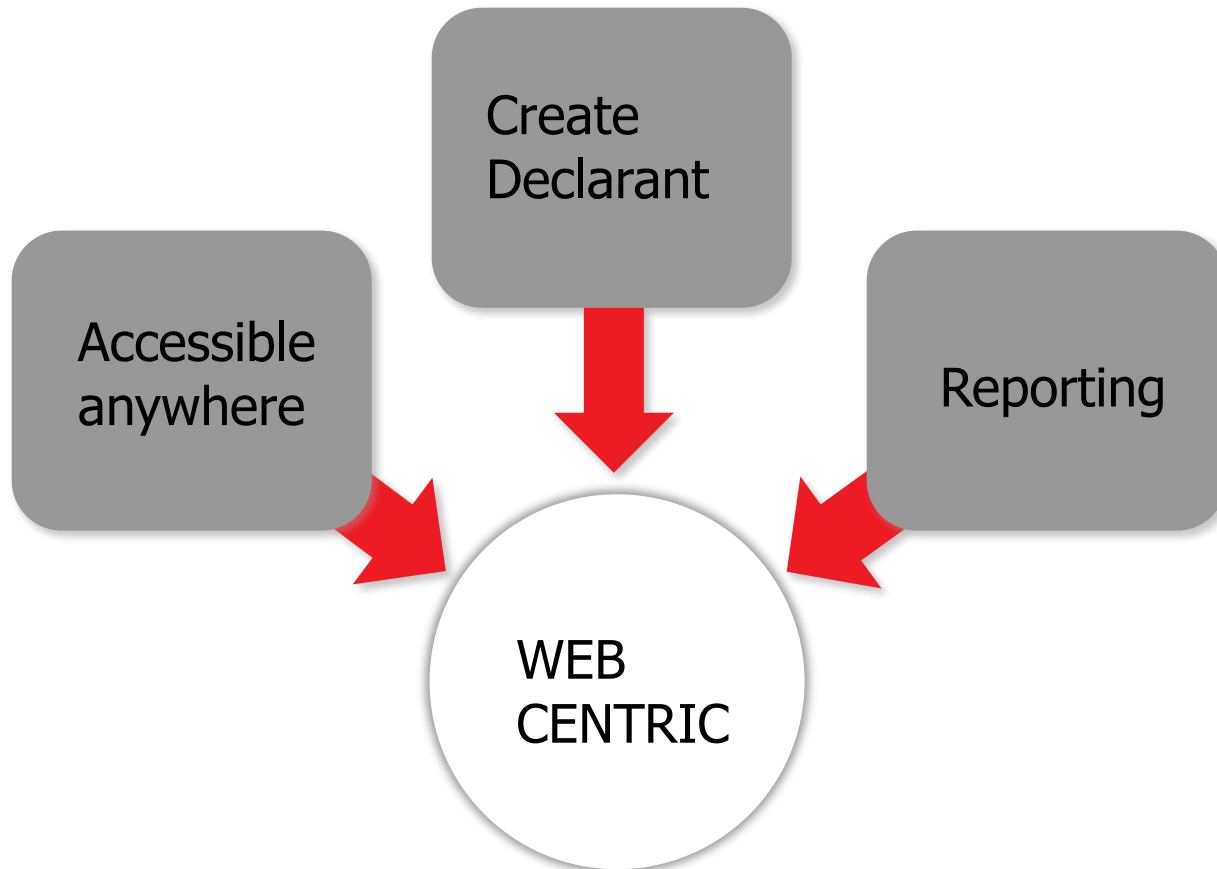

eDeclare versions – Web centric