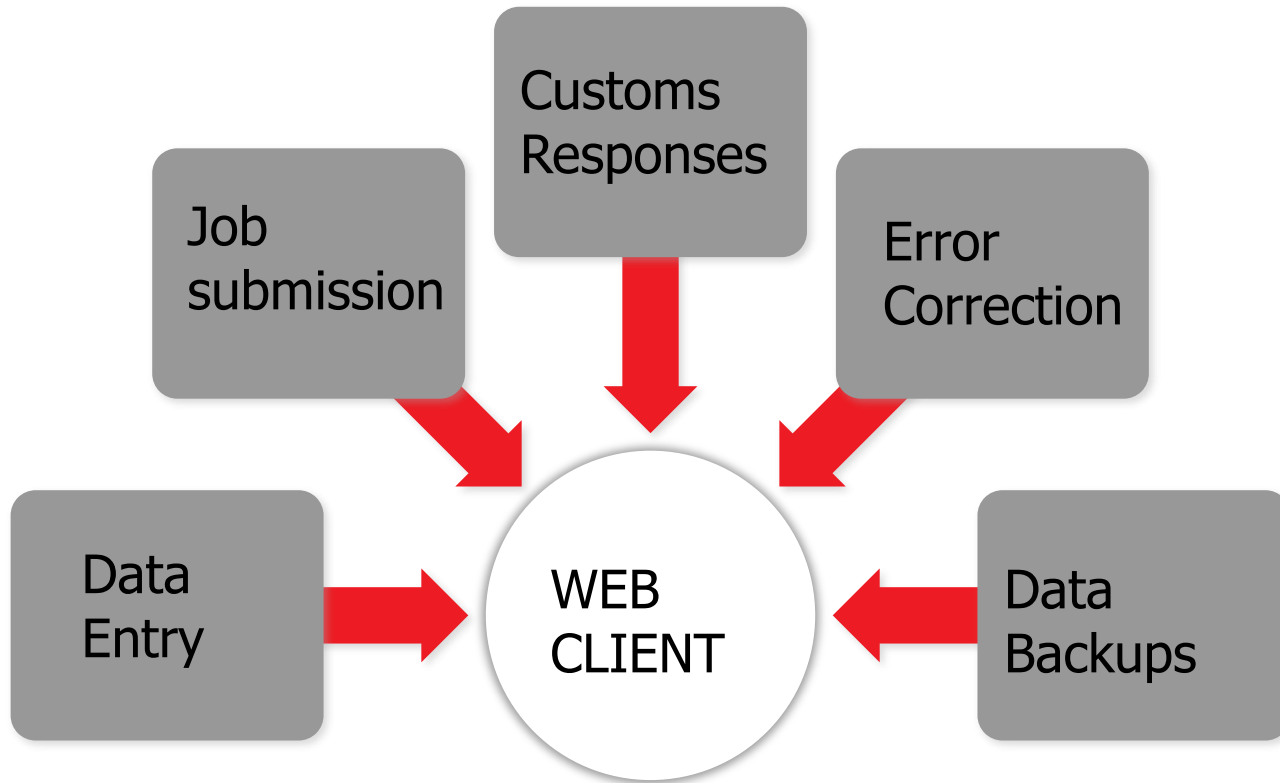

eDeclare Process Flow