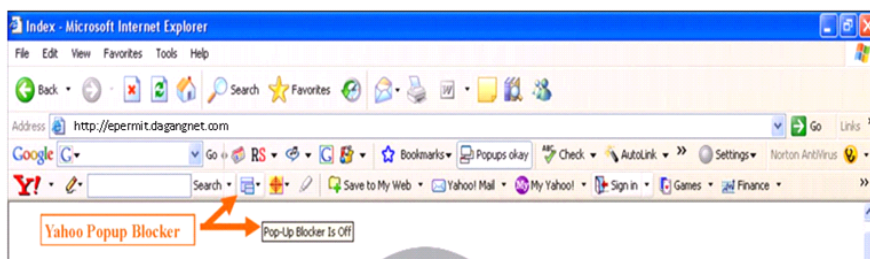

Pop-up Blocker Setting

Some of the screens in the system use the pop-up window function. Ensure that all pop-blockers are disabled in the Internet Explorer before system login.

Go to TOOLS and select POP-UP BLOCKER click TURN-OFF POP-UP BLOCKER

This system uses the pop-up window function. Ensure that all pop-blockers are disabled in your Internet Explorer before system login to enable new pop-up window in your screen.

Most toolbar such as Google and Yahoo came with pre-setting pop-up block. Ensure to turn it off since it is overwrite the IE setting for pop-up blocker.