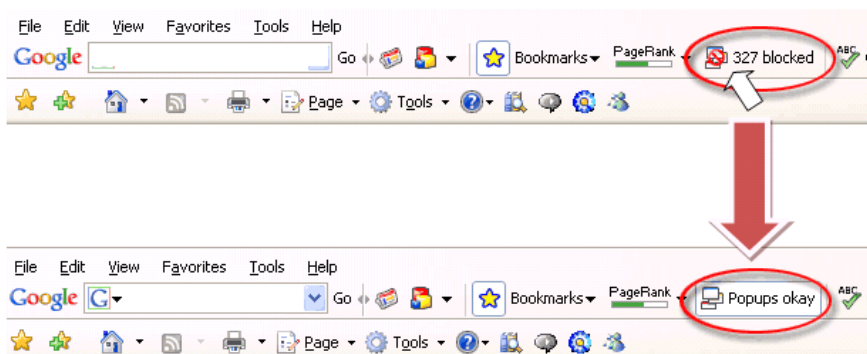

Pop-up Blocker Setting

Some of the screens in the system use the pop-up window function. Ensure that all pop-blockers are disabled in the Internet Explorer before system login.

Go to TOOLS and select POP-UP BLOCKER click TURN-OFF POP-UP BLOCKER

This system uses the pop-up window function. Ensure that all pop-blockers are disabled in your Internet Explorer before system login to enable new pop-up window in your screen.

Most toolbar such as Google and Yahoo came with pre-setting pop-up block. Ensure to turn it off since it is overwrite the IE setting for pop-up blocker.